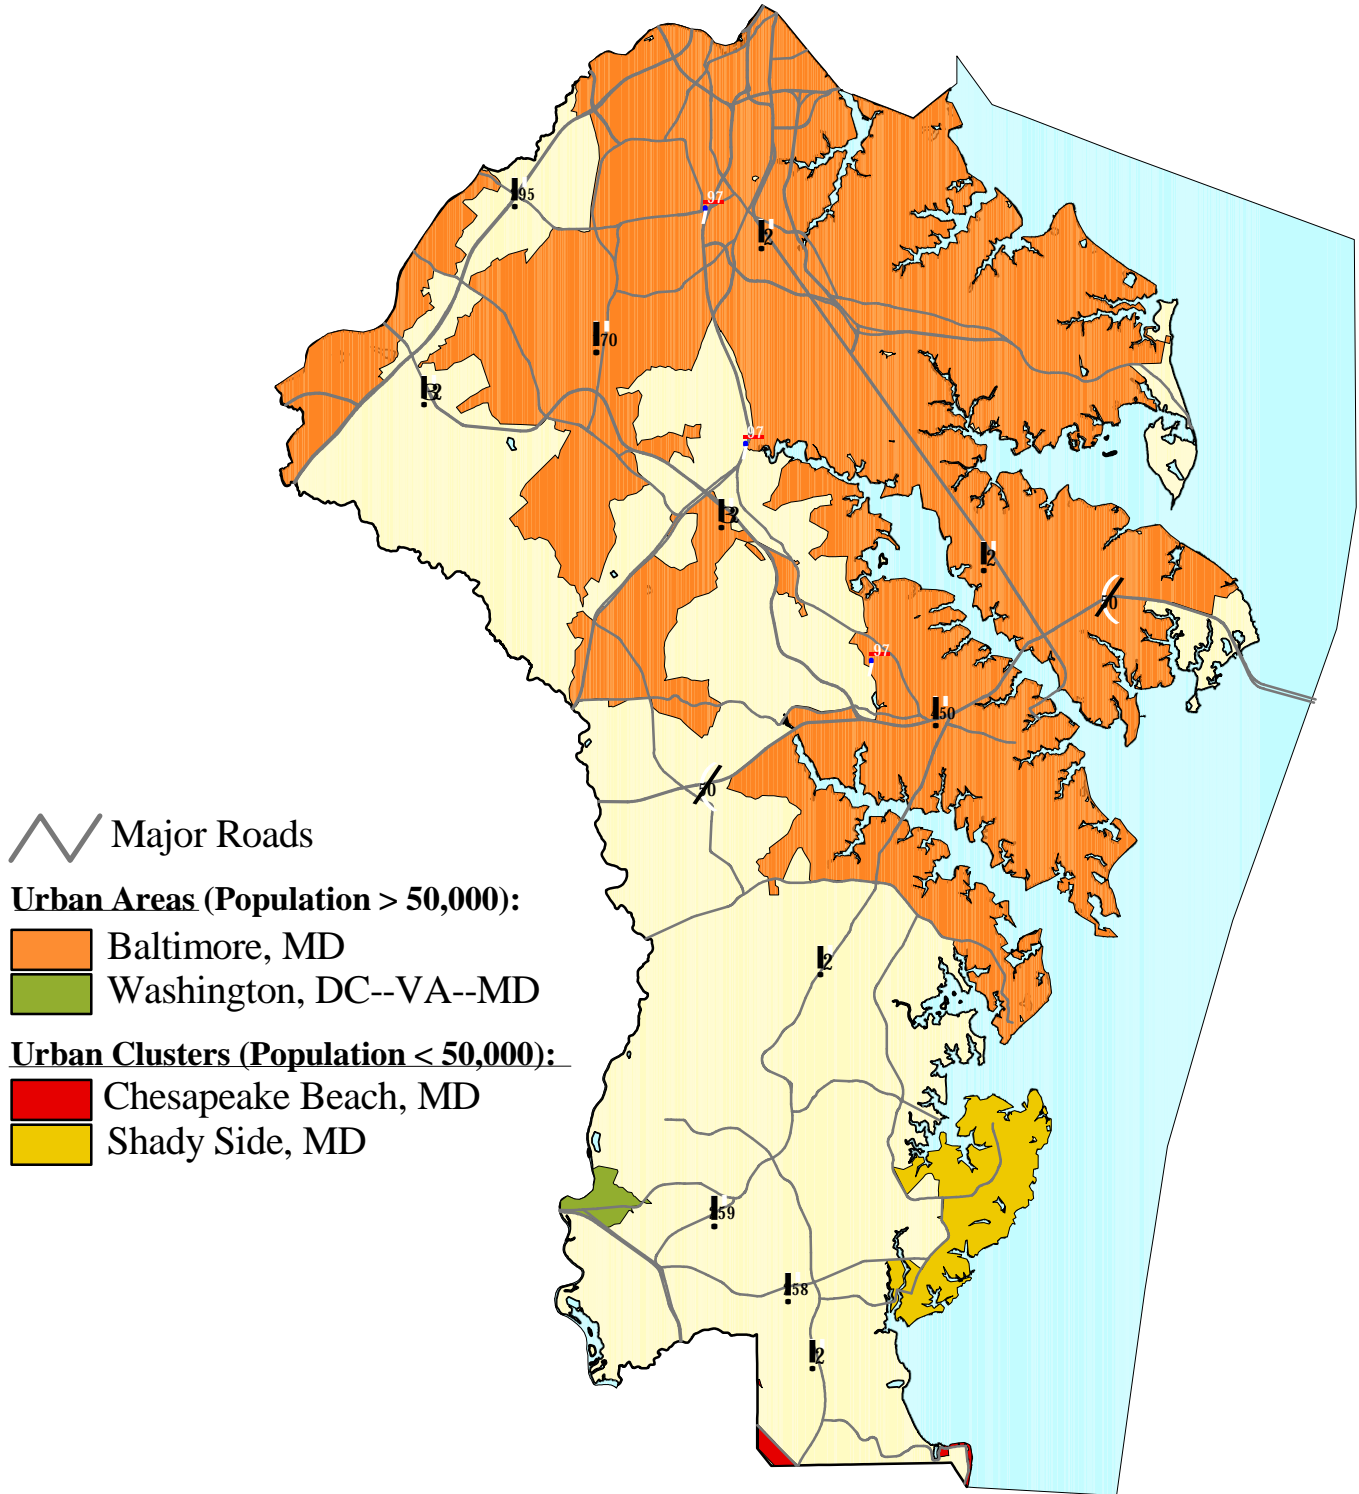

Urban Areas in Anne Arundel County Maryland - 2000

Source: U.S. Department of Commerce. Bureau of the Census. 2000 Census of Population
 Prepared by the Maryland Department of Planning, Planning Data Services. June 2002.