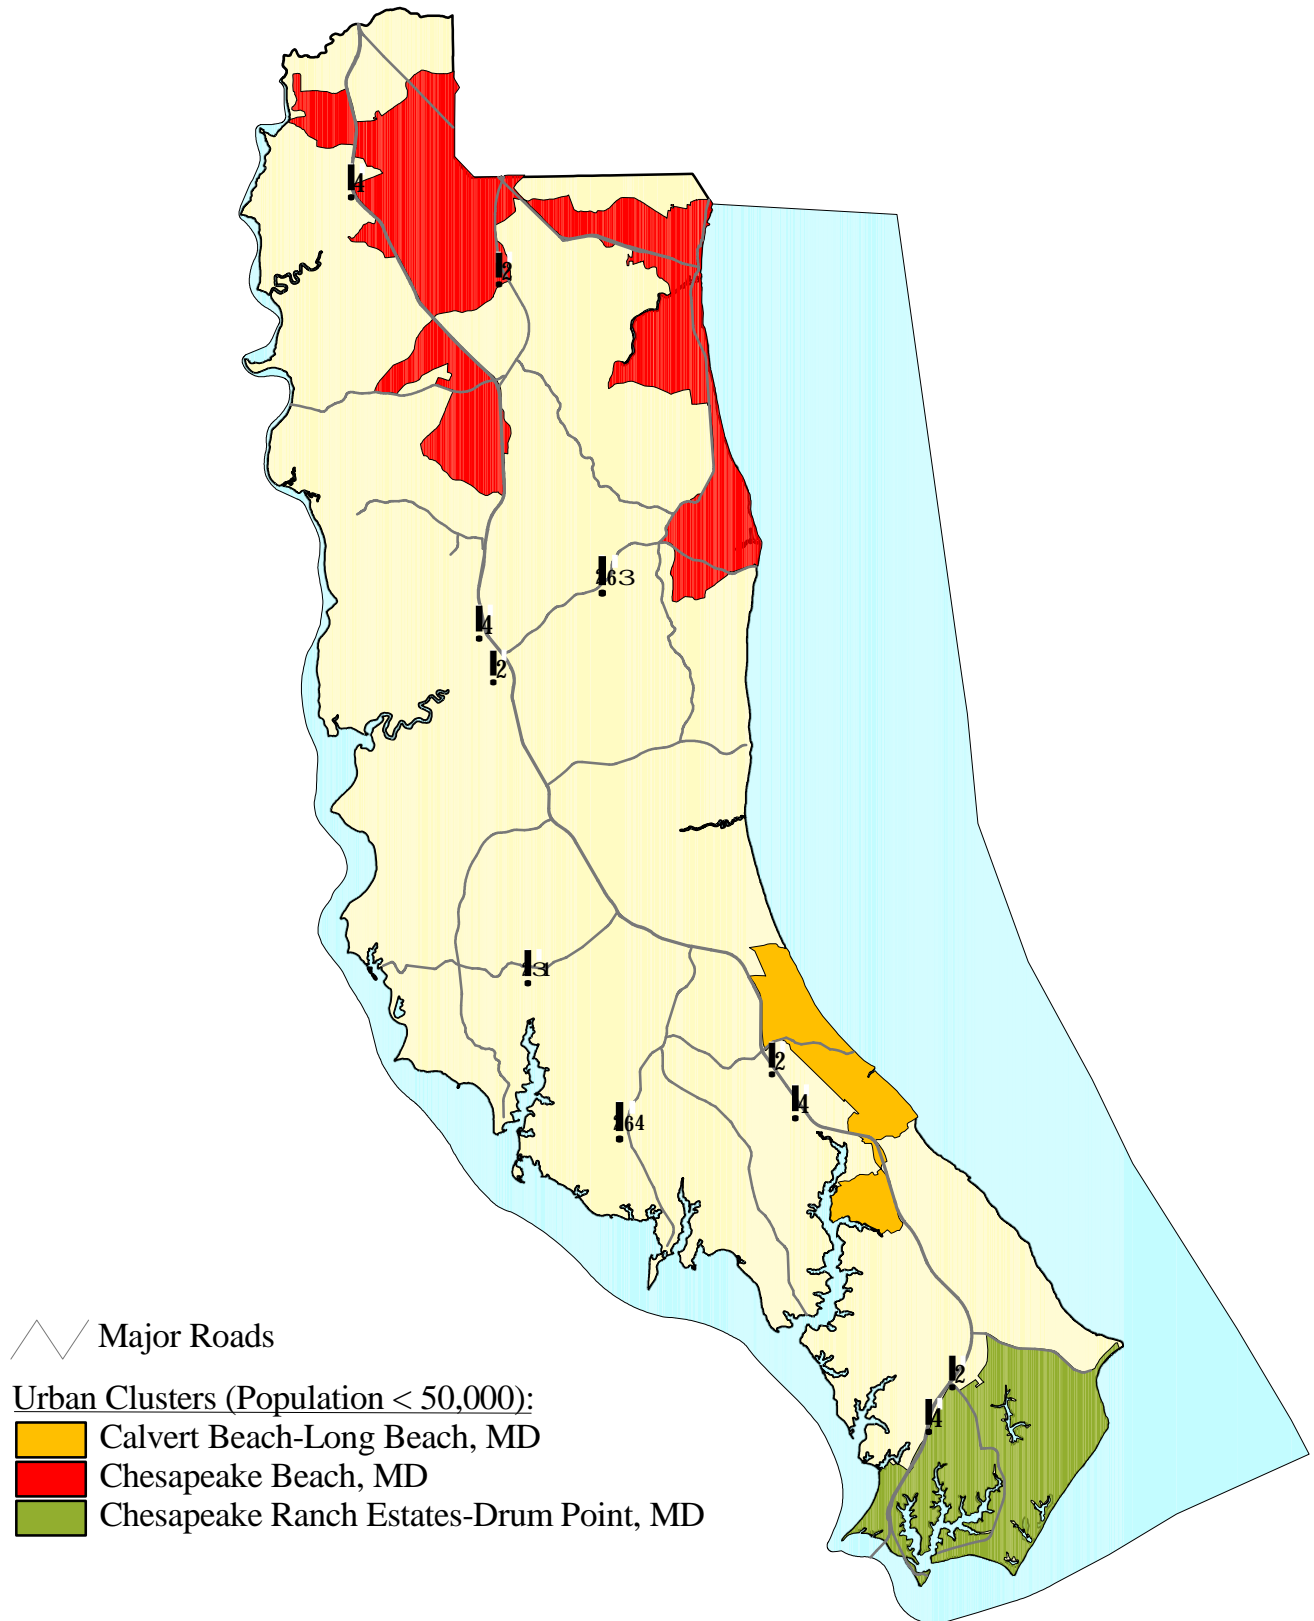

Urban Areas in Calvert County, Maryland - 2000

Source: U.S. Department of Commerce. Bureau of the Census. 2000 Census of Population
Prepared by the Maryland Department of Planning, Planning Data Services. June 2002.