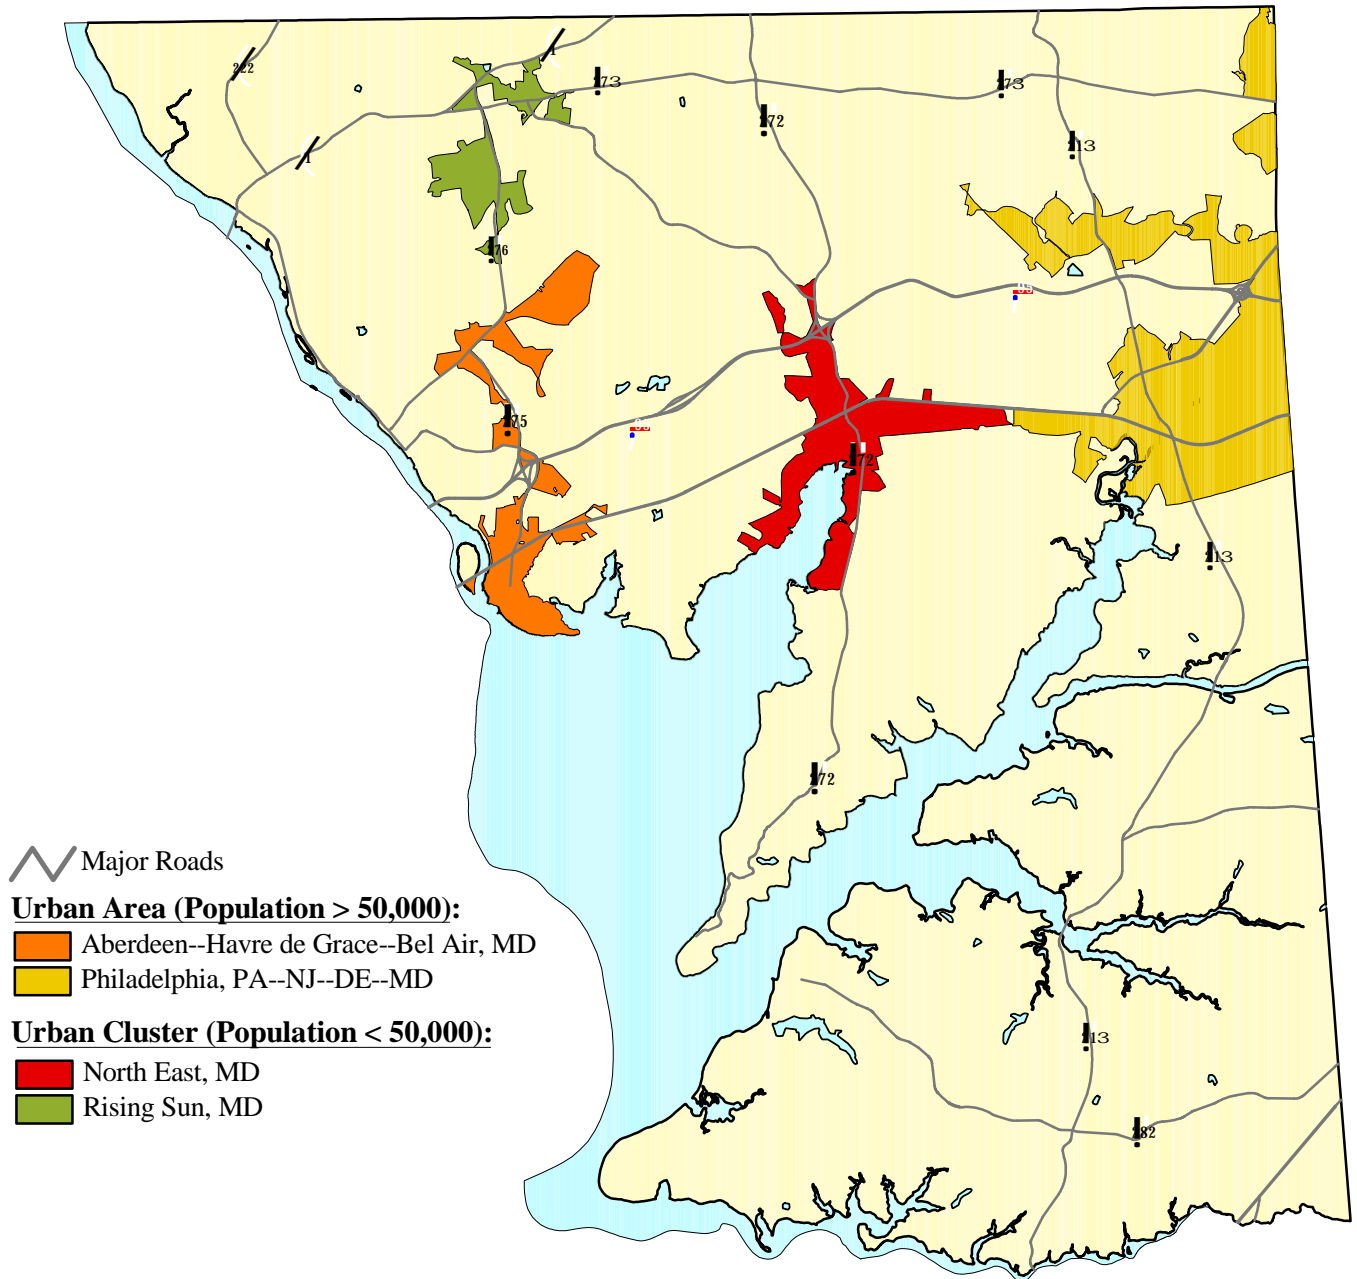

# Urban Areas in Cecil County Maryland - 2000

Source: U.S. Department of Commerce. Bureau of the Census. 2000 Census of Population  
Prepared by the Maryland Department of Planning, Planning Data Services. June 2002.