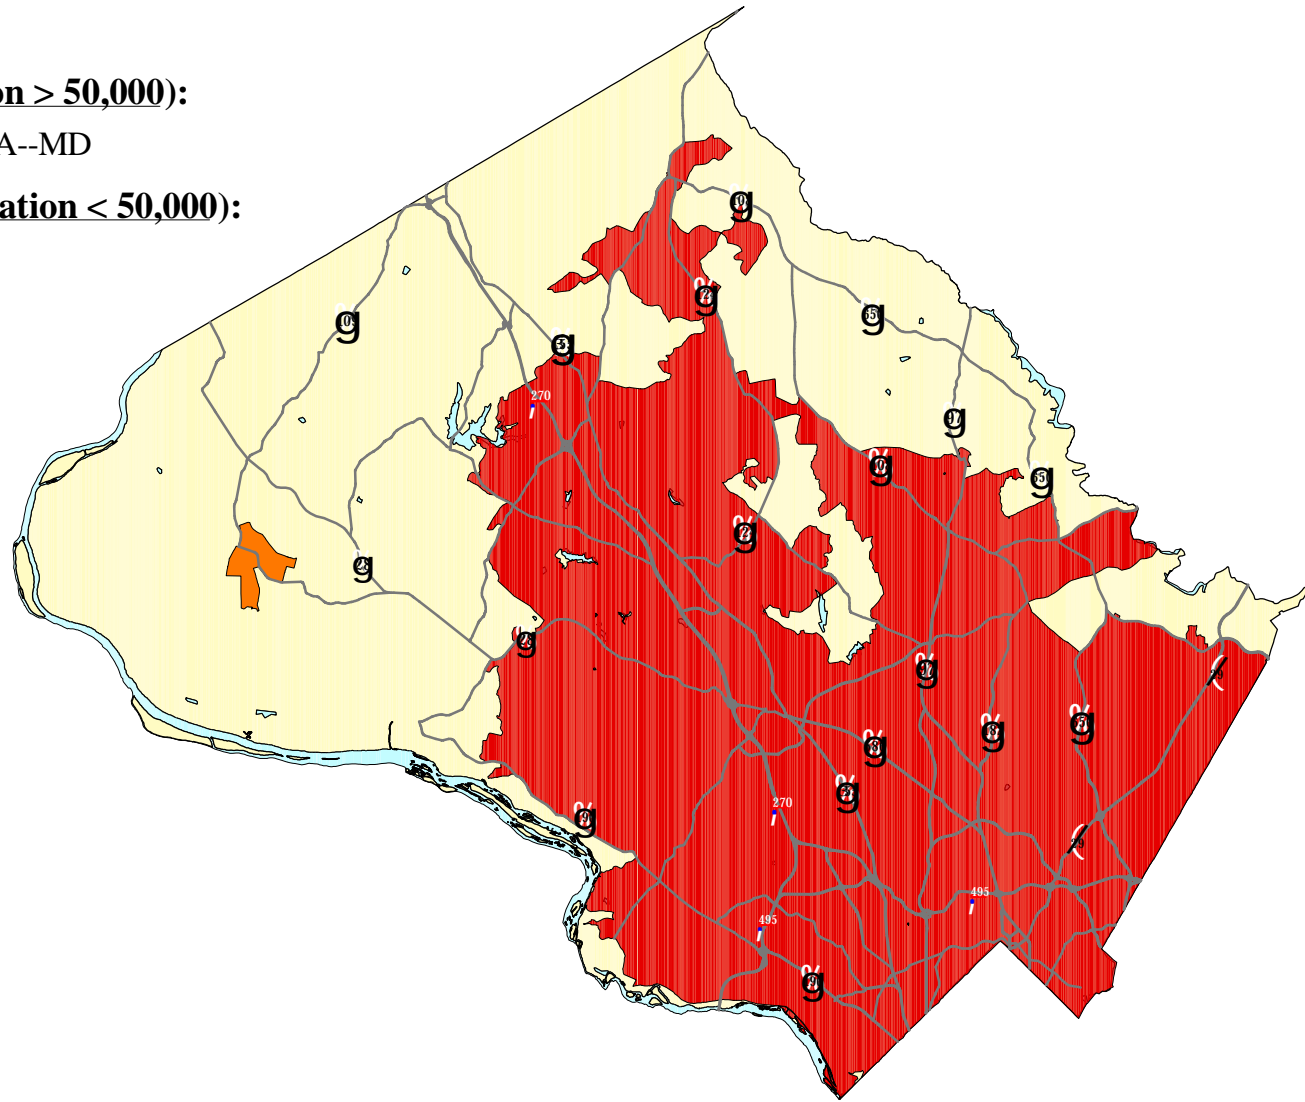

Urban Areas in Montgomery County, Maryland - 2000

 Major Roads

Urban Area (Population > 50,000):

 Washington, DC--VA--MD

Urban Clusters (Population < 50,000):

 Poolesville, MD

Source: U.S. Department of Commerce. Bureau of the Census. 2000 Census of Population
Prepared by the Maryland Department of Planning, Planning Data Services. June 2002.