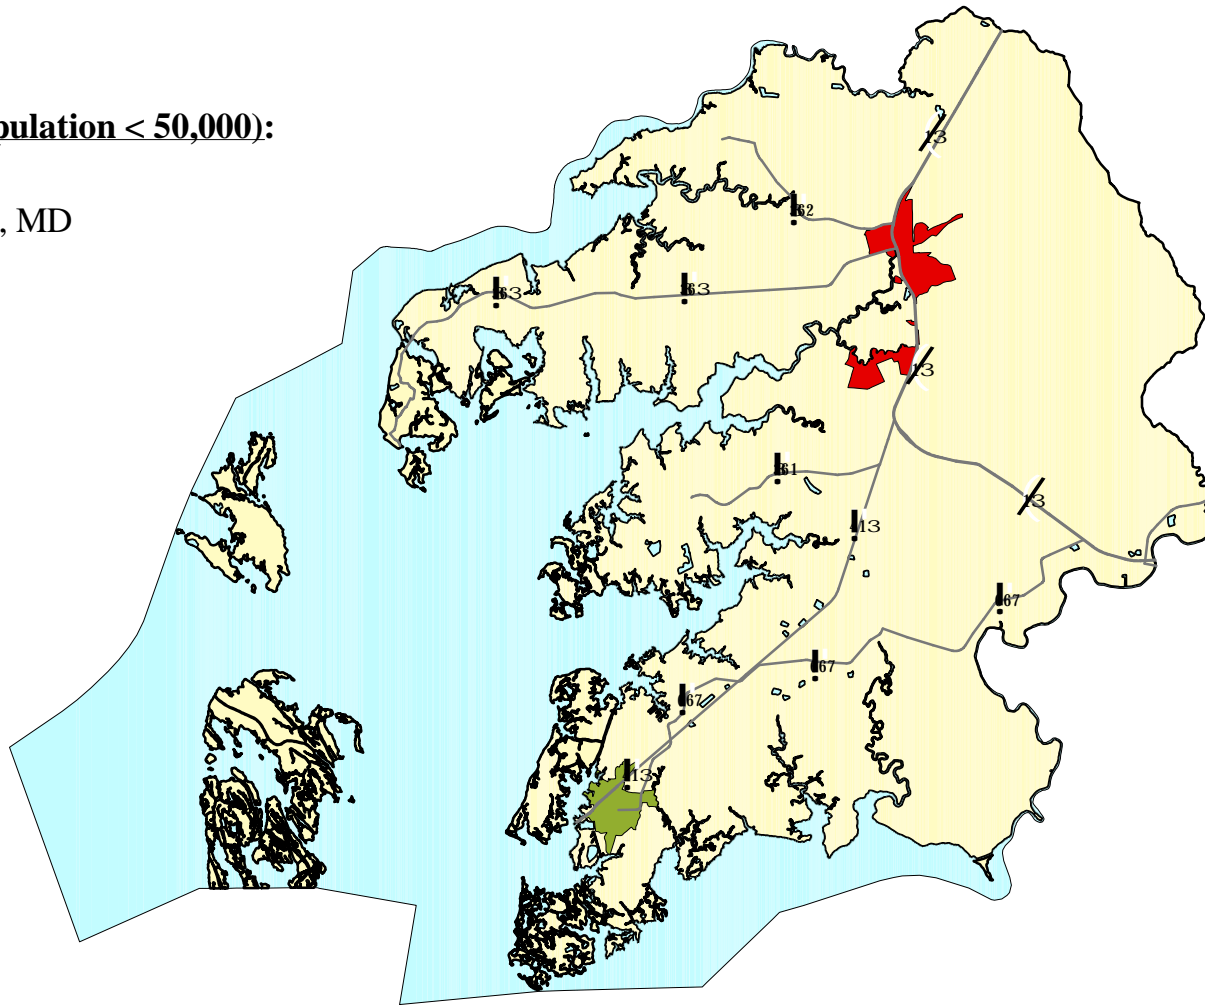

Urban Areas in Somerset County, Maryland - 2000

 Major Roads

Urban Cluster (Population < 50,000):

-  Crisfield, MD
-  Princess Anne, MD

Source: U.S. Department of Commerce. Bureau of the Census. 2000 Census of Population
Prepared by the Maryland Department of Planning, Planning Data Services. June 2002.