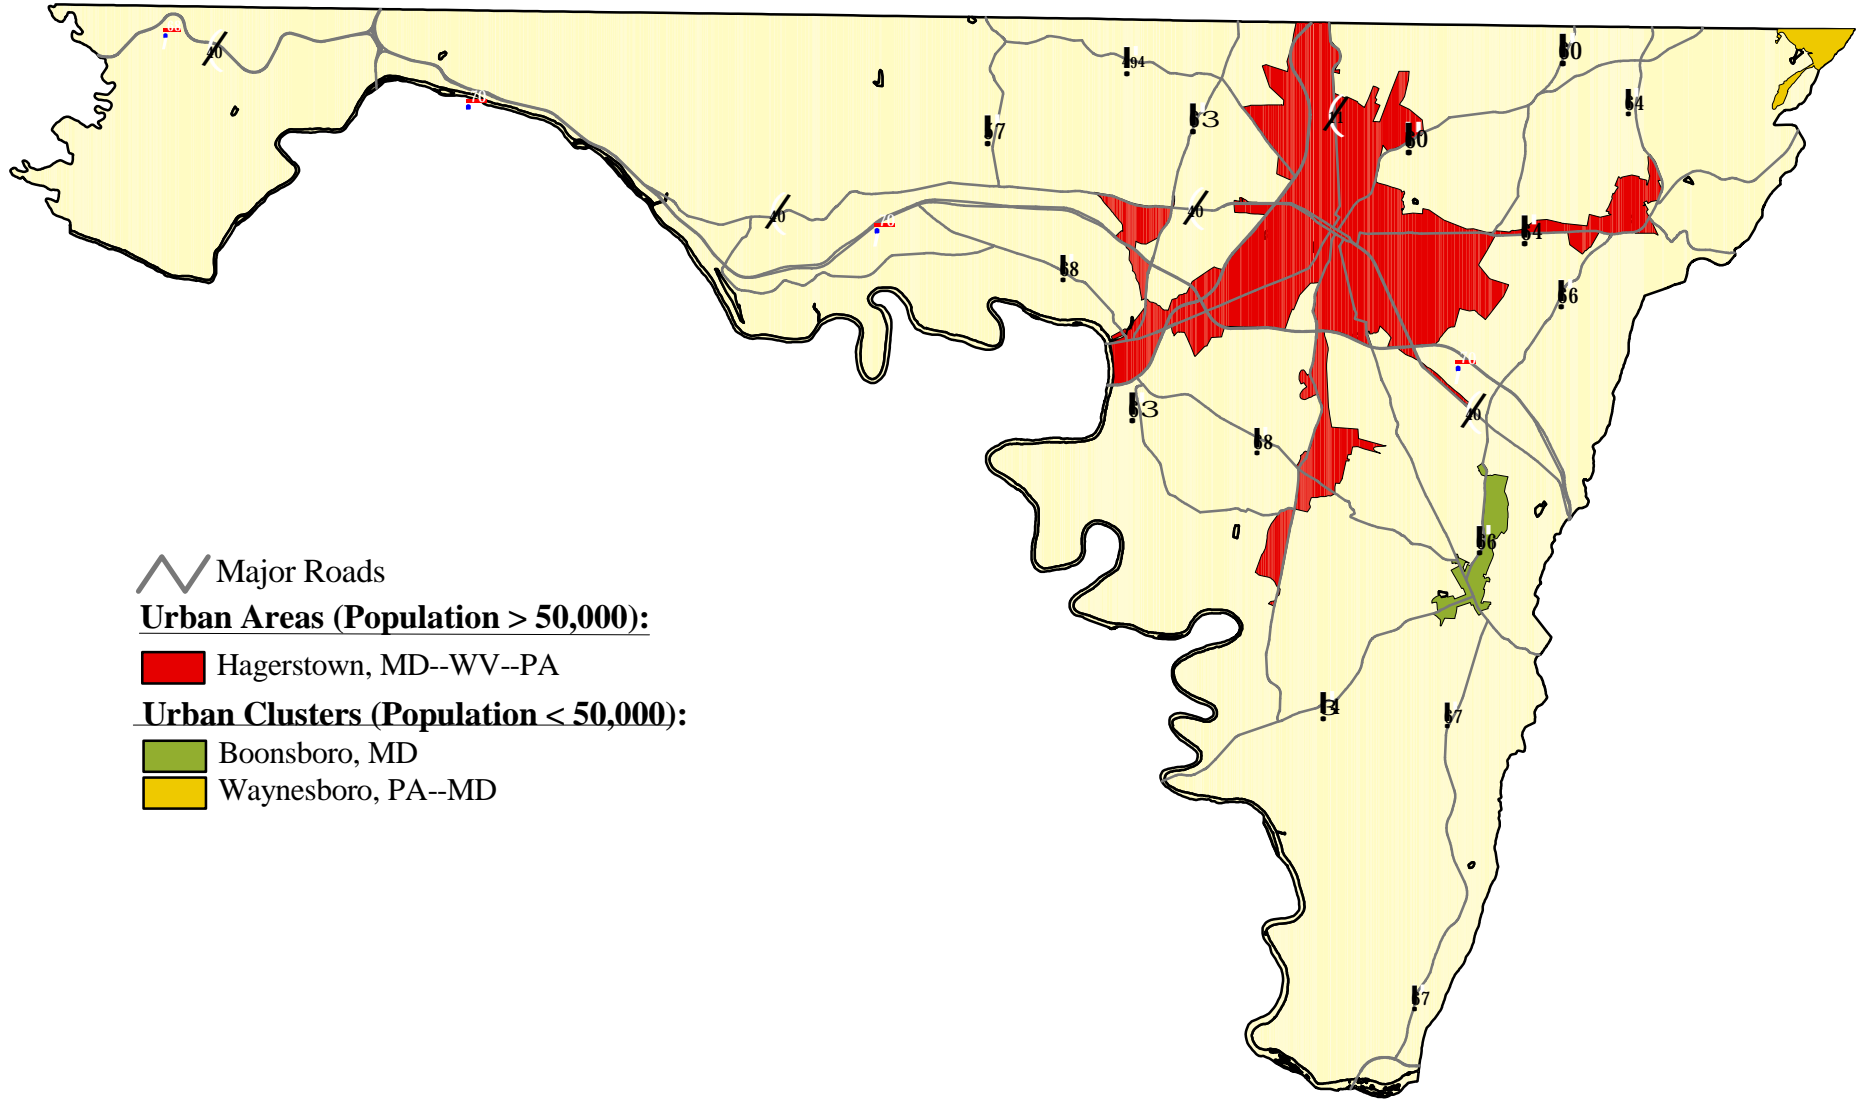

# Urban Areas in Washington County, Maryland - 2000

Major Roads

**Urban Areas (Population > 50,000):**

Hagerstown, MD--WV--PA

**Urban Clusters (Population < 50,000):**

Boonsboro, MD

Waynesboro, PA--MD

Source: U.S. Department of Commerce. Bureau of the Census. 2000 Census of Population  
Prepared by the Maryland Department of Planning, Planning Data Services. June 2002.