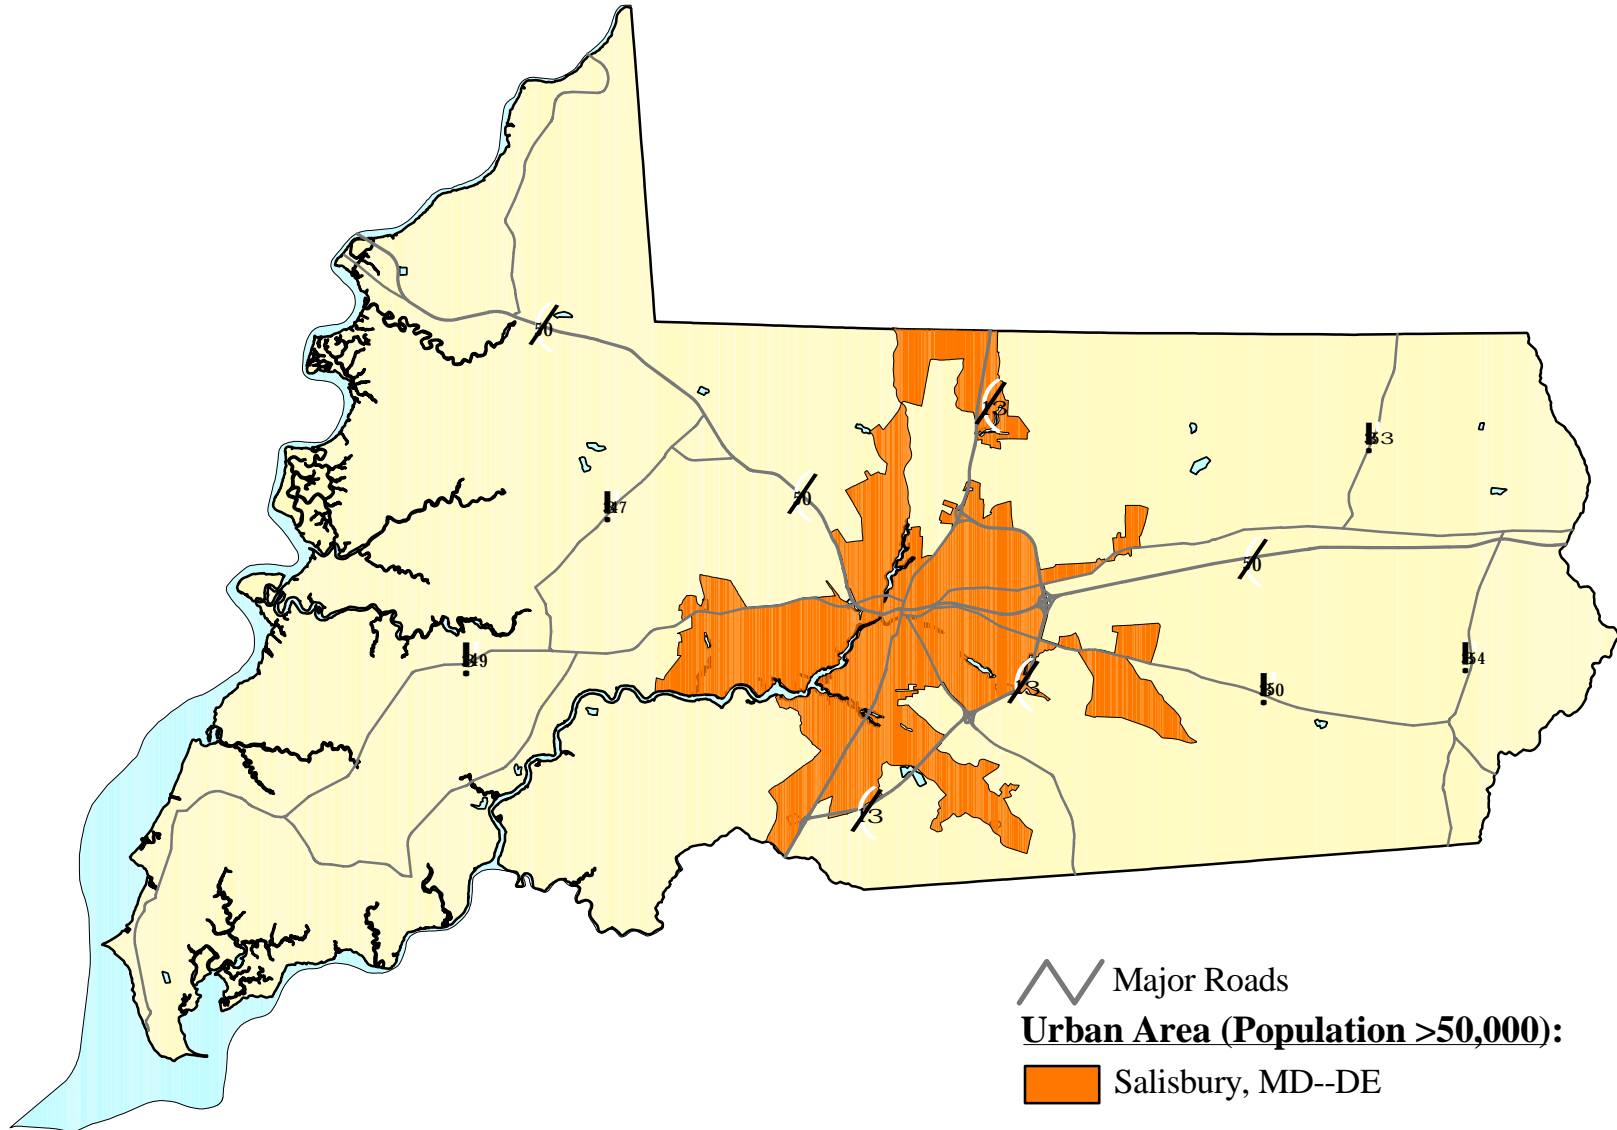

Urban Areas in Wicomico County, Maryland - 2000

Source: U.S. Department of Commerce. Bureau of the Census. 2000 Census of Population
Prepared by the Maryland Department of Planning, Planning Data Services. June 2002.